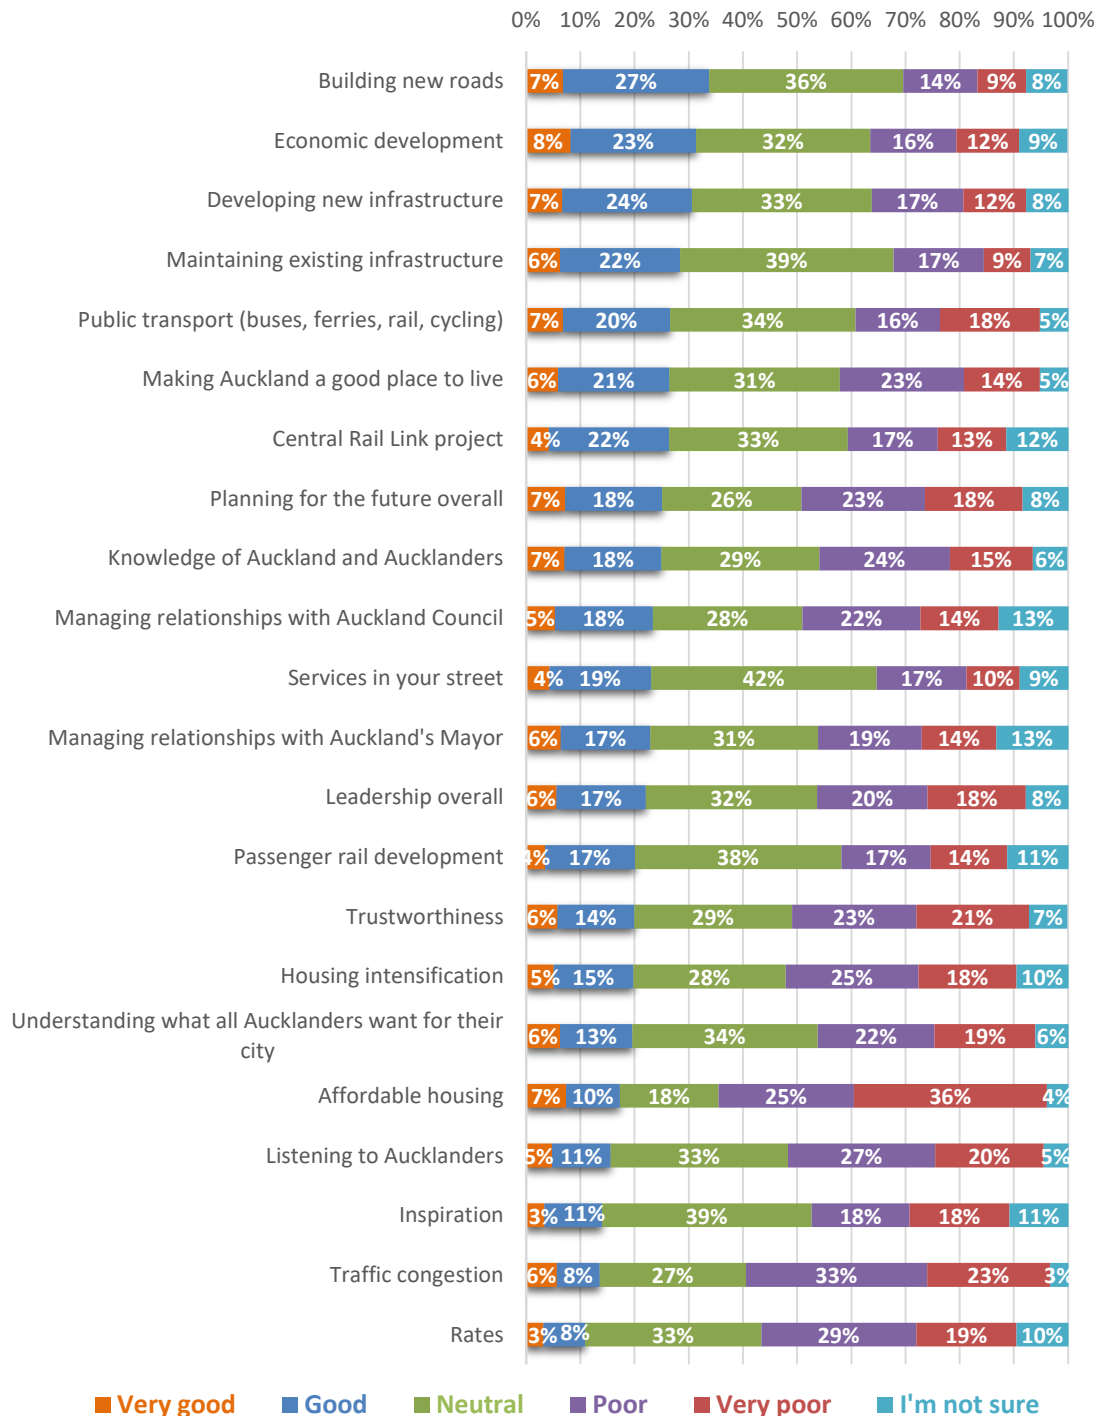

How important are each of these issues in relation to Auckland?

How would you rate the central Government's management of these issues in Auckland?

Horizon Research Limited. survey of 737 Auckland City residents aged 18+ in October 2016, representing the city's adult population at the most recent census. At a 95% confidence level, the maximum margin of error is +/- 3.6% Results are the property of Horizon Research Limited for further information please contact Grant McInman, Manager, e-mail gmcinman@horizonresearch.co.nz or telephone +64 21 0762040.