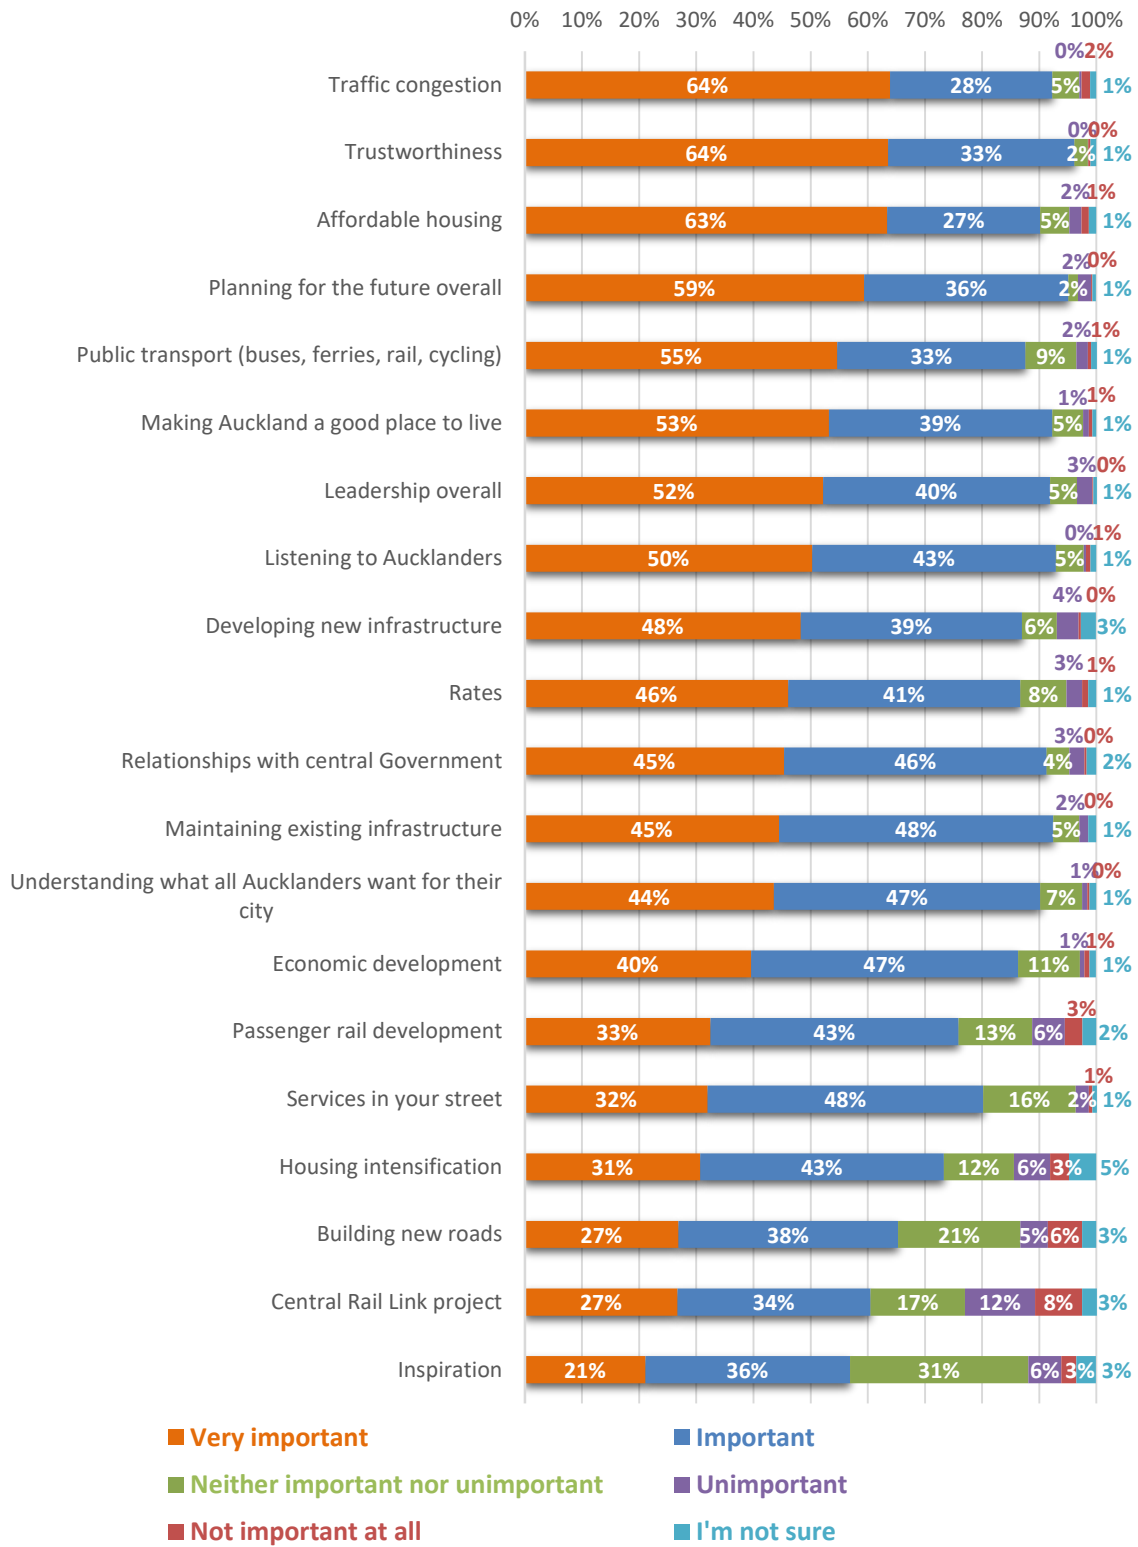

How important are each of these issues in relation to Auckland?

How would you rate the central Government's management of these issues in Auckland?

Horizon Research Limited. survey of 737 Auckland City residents aged 18+ in October 2016, representing the city's adult population at the most recent census. At a 95% confidence level, the maximum margin of error is +/- 3.6% Results are the property of Horizon Research Limited for further information please contact Grant McInman, Manager, e-mail gmcinman@horizonresearch.co.nz or telephone +64 21 0762040.